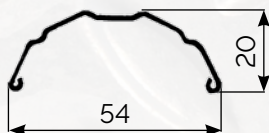

BICYCLE MUDGUARDS

PROPRIETARY
PRODUCTS

Mudguards for bicycles. Made of aluminium strips. The surface finish is polished or powder spray coated. The mudguard ends have safety rims. The mudguards are supplied with stays and fixtures.

FRONT AND REAR MUDGUARD 28"KL

Dimensions

R = 385 mm

Length:

Front mudguard 780 mm

Rear mudguard 1235 mm

FRONT AND REAR MUDGUARD 26"KL

Dimensions

R = 355 mm

Length:

Front mudguard 700 mm

Rear mudguard 1 160 mm

FRONT AND REAR MUDGUARD 20"KL

Dimensions

R = 280 mm

Length:

Front mudguard 575 mm

Rear mudguard 890 mm