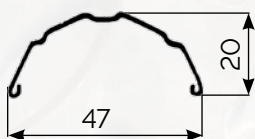

FRONT AND REAR MUDGUARD 18"KL

Dimensions

R = 252 mm

Length:

Front mudguard 516 mm

Rear mudguard 777 mm

FRONT AND REAR MUDGUARD 27"KL

Dimensions